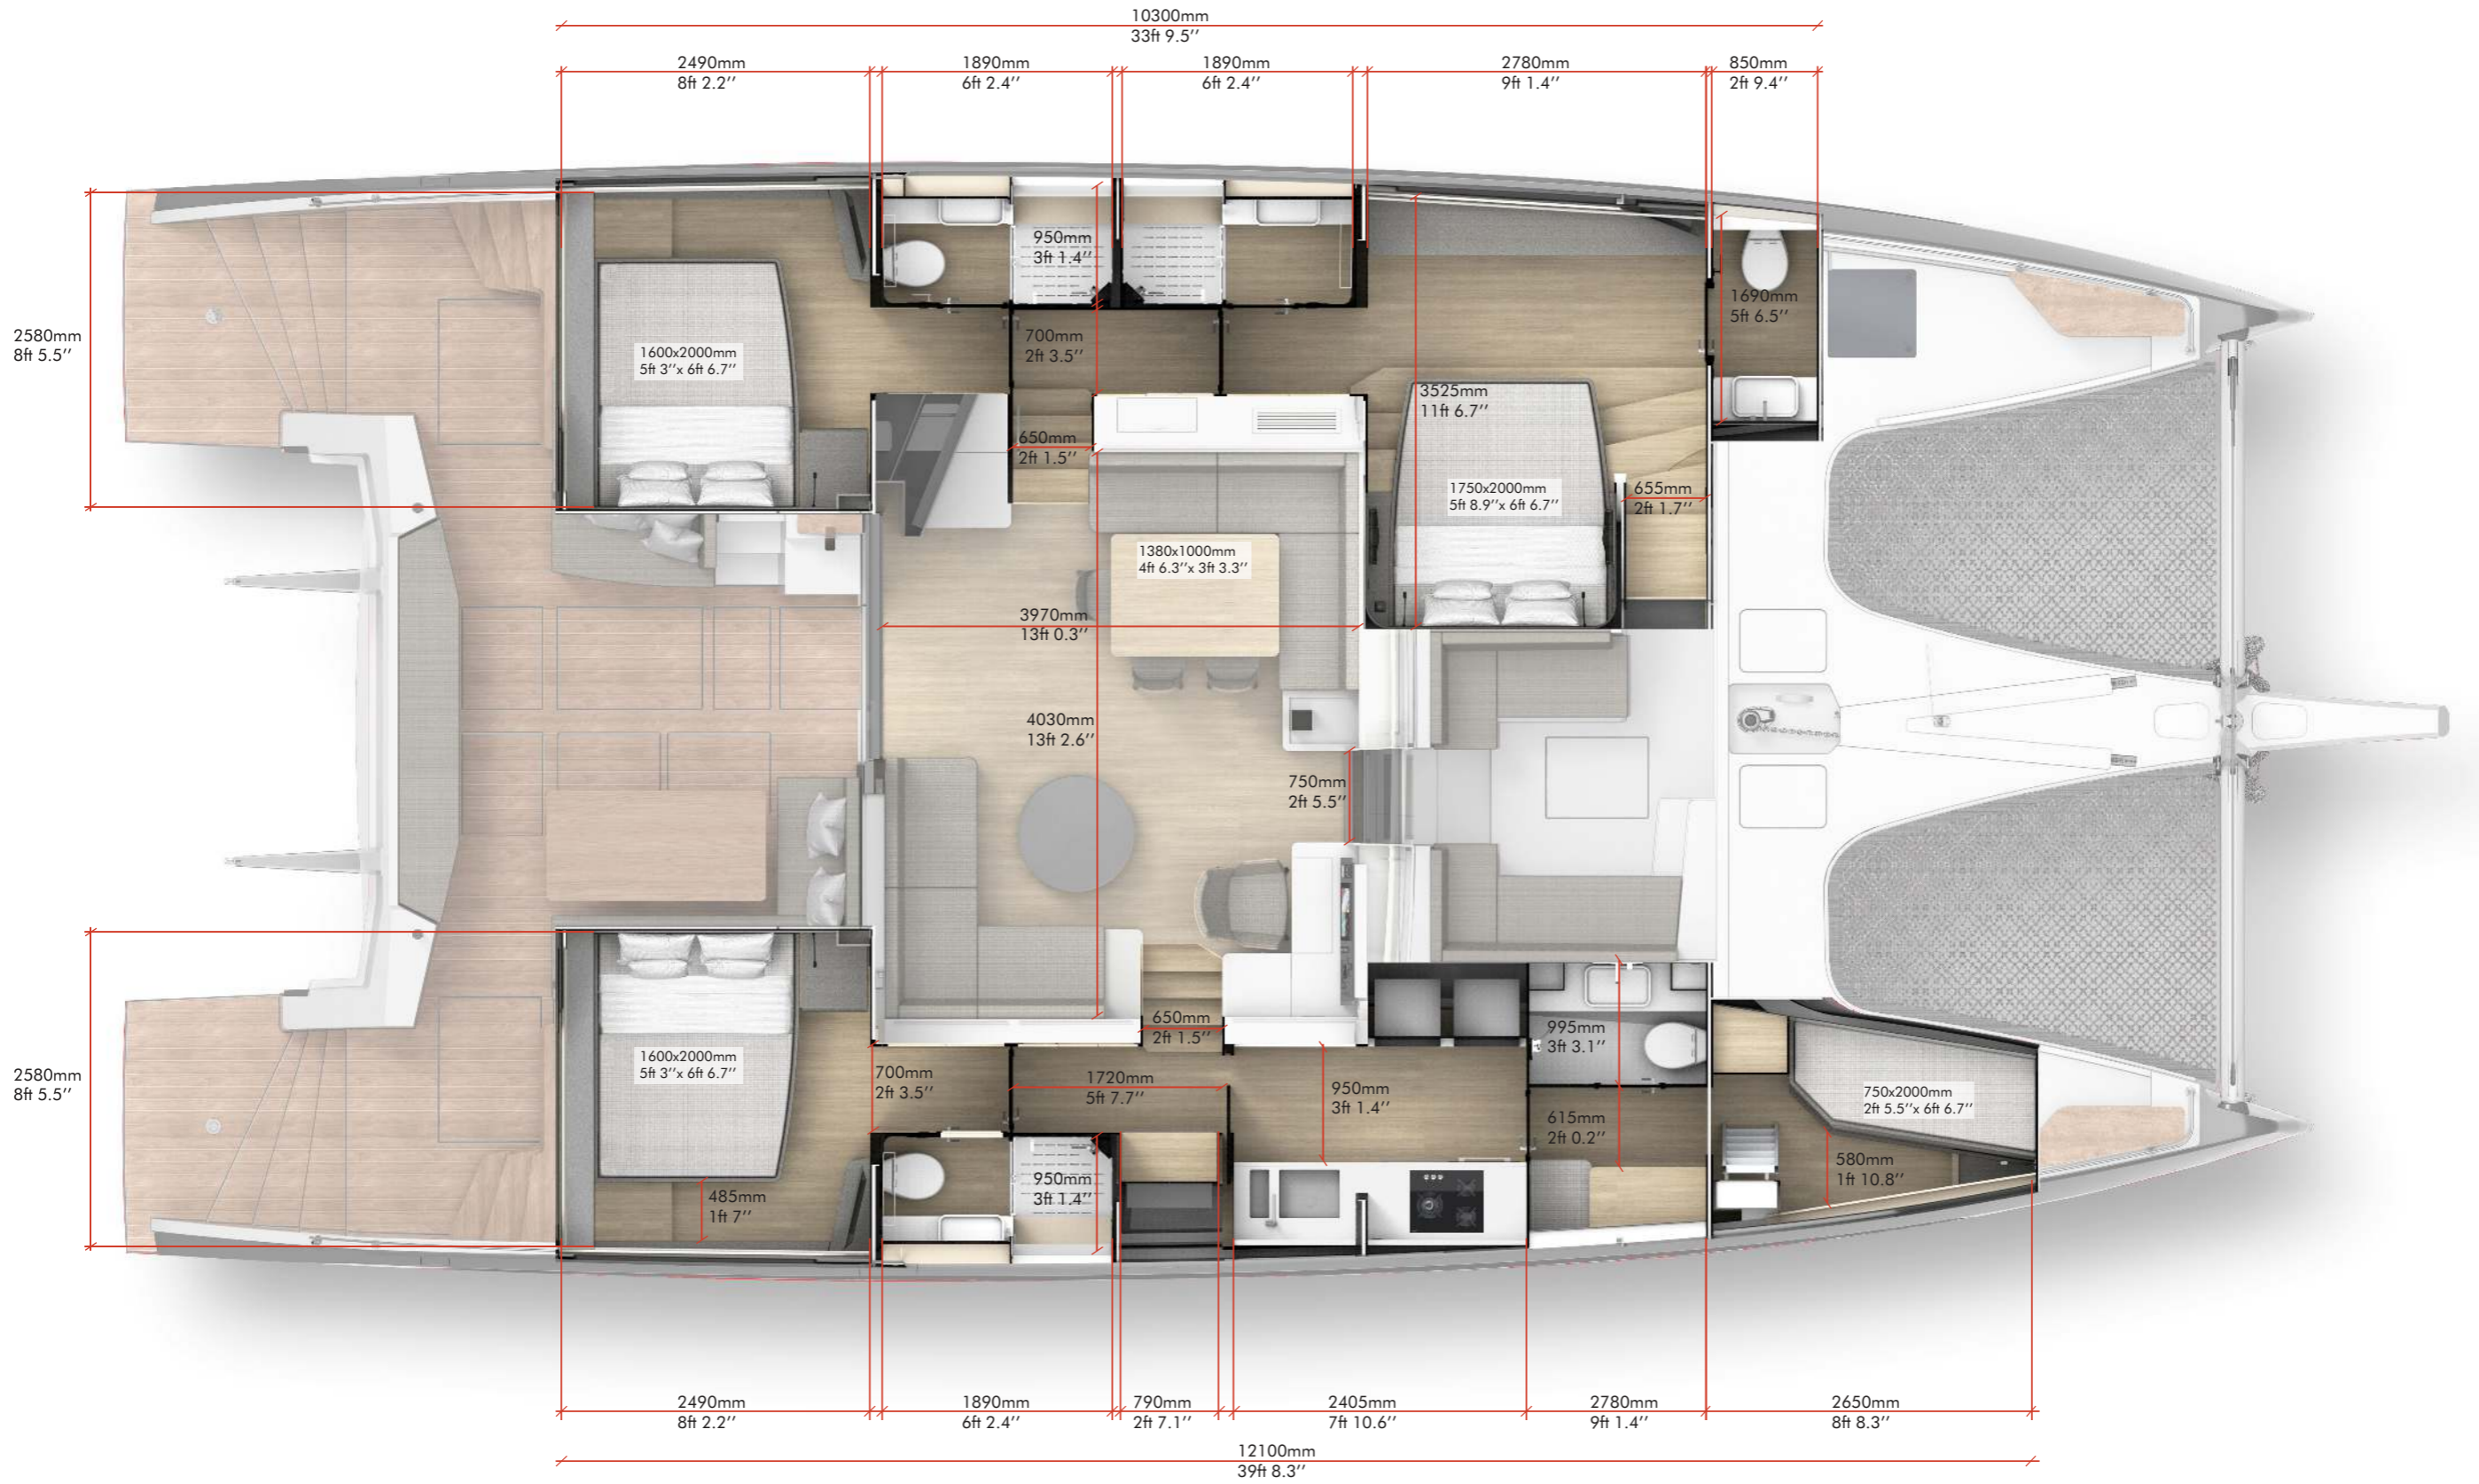

Privilège P580 Signature

Interior layout main dimensions

DARNET
DESIGN

26/06/2020

P580 Standard - Galley up

P580 Options - Galley up

P580 Standard - Galley down

P580 Options - Galley down