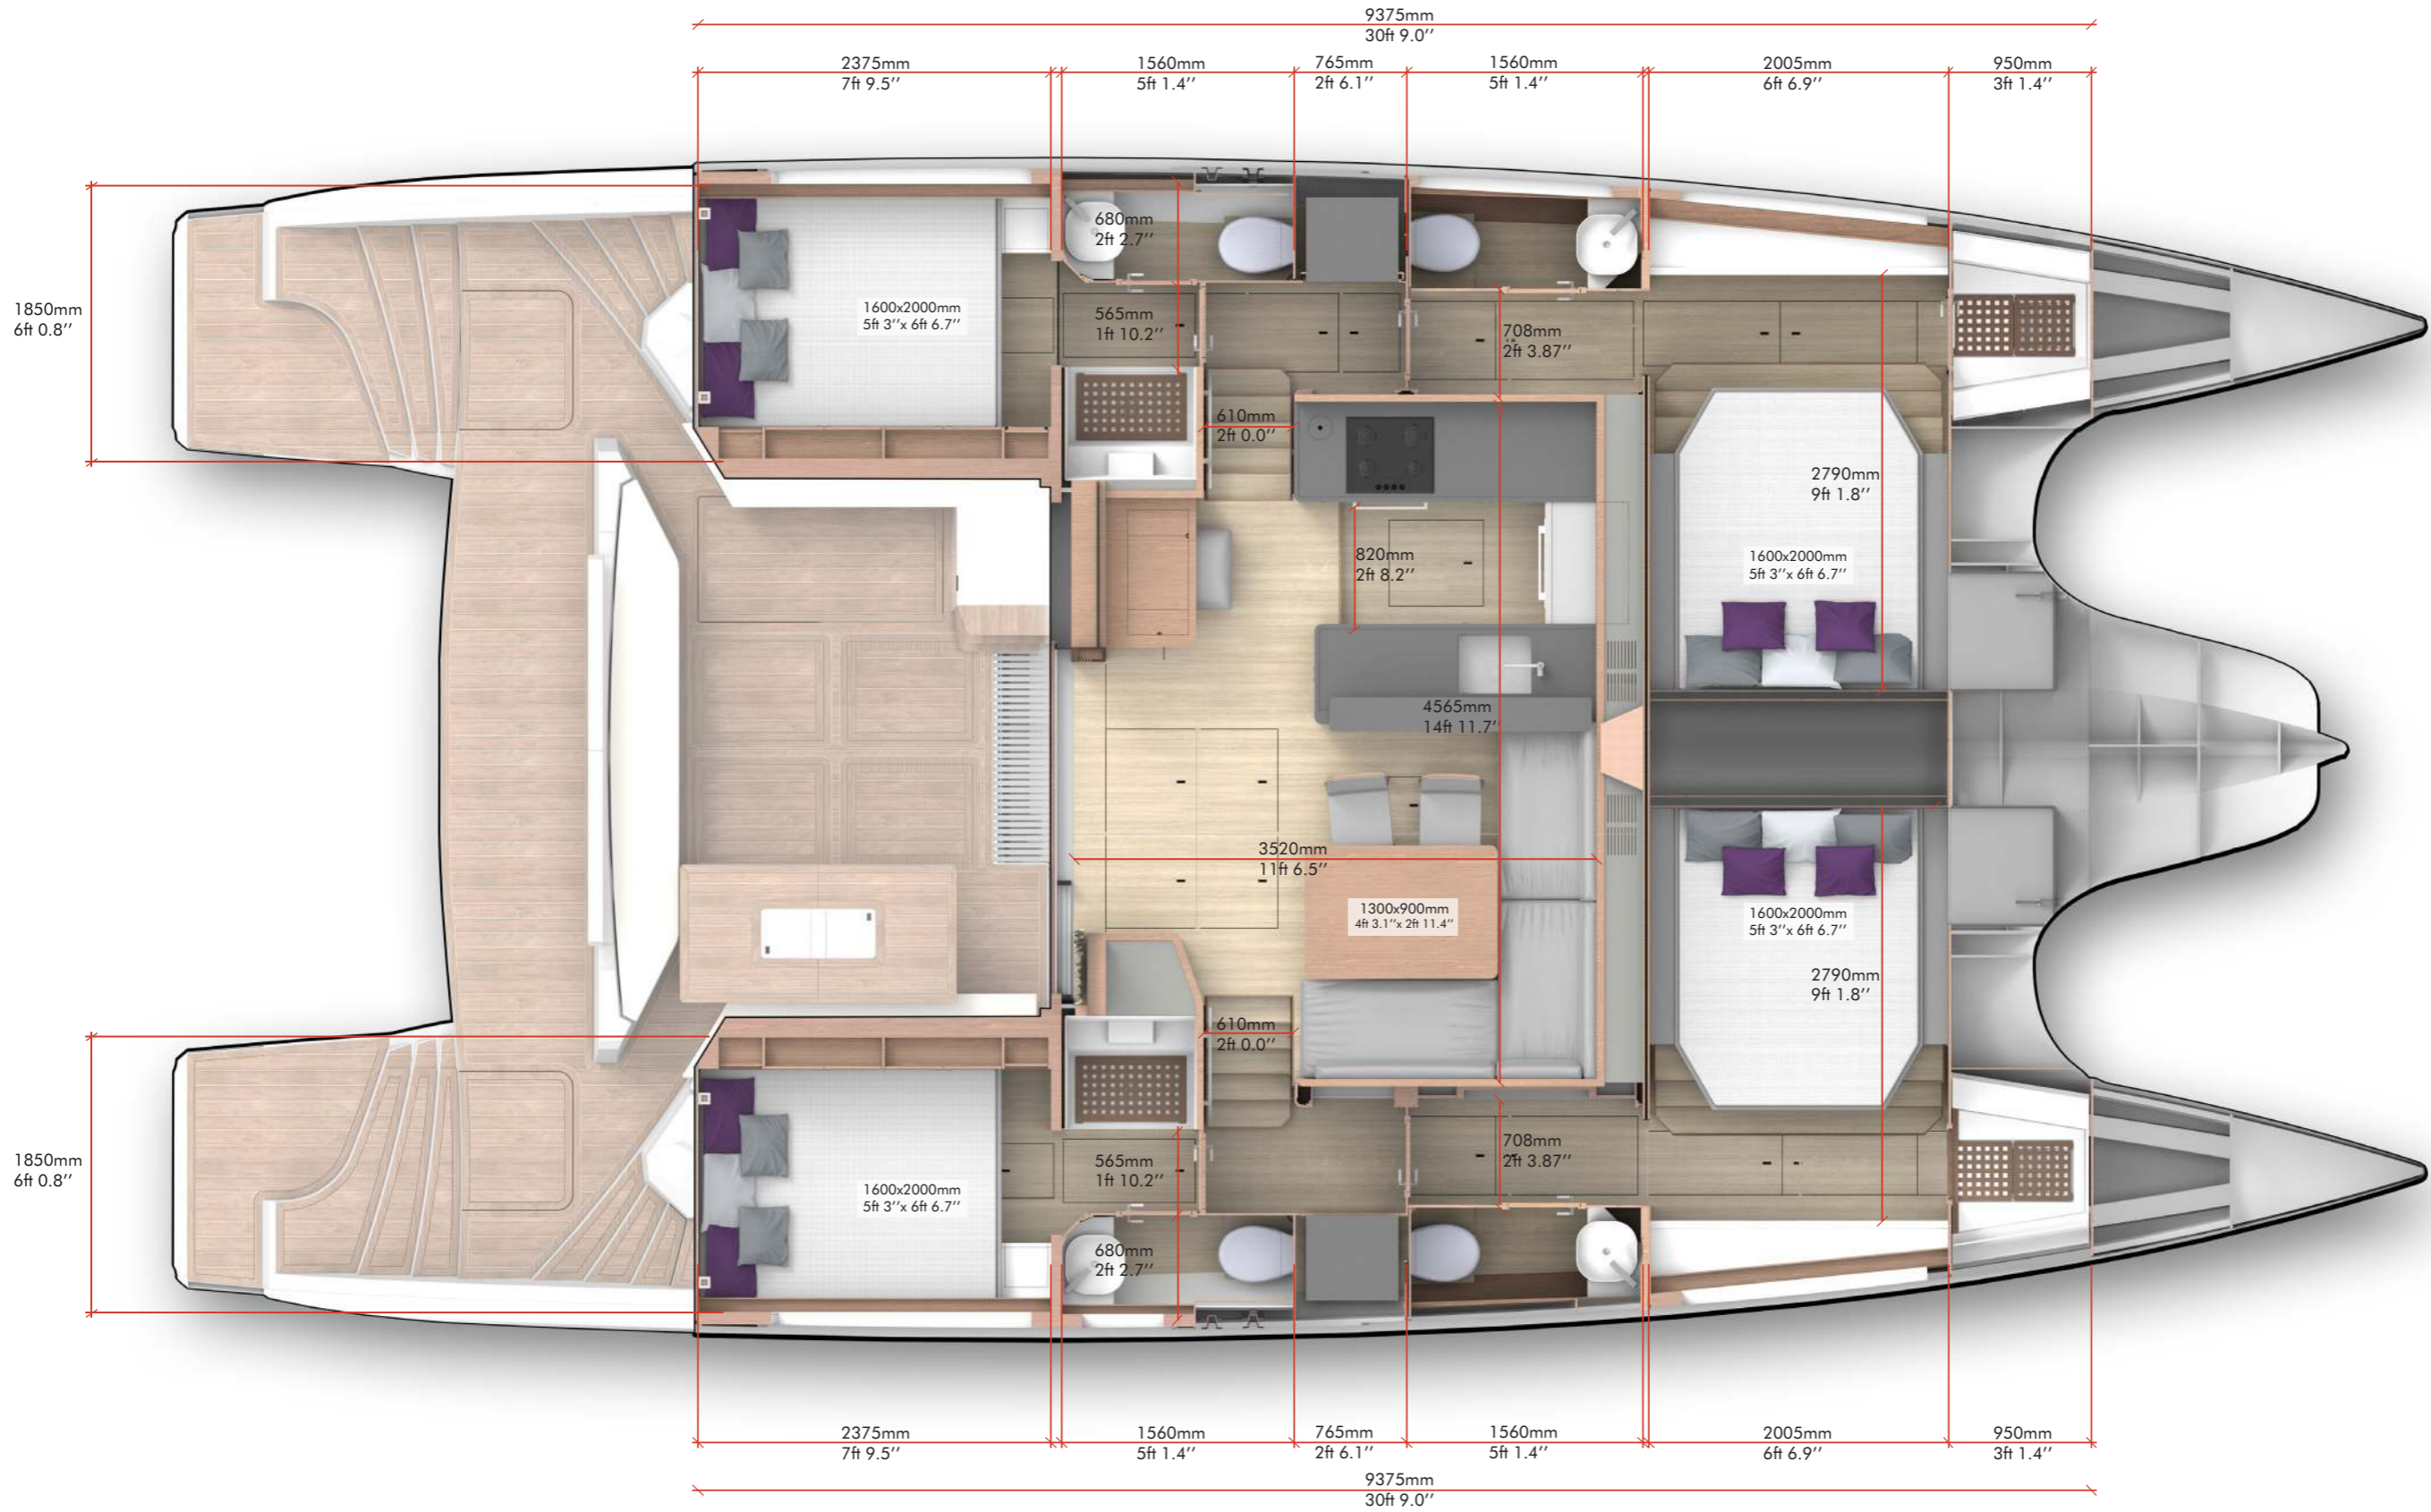

# Privilège 510 Signature

---

Interior layout main dimensions

**DARNET**  
DESIGN

26/06/2020

P510 - Owner version

P510 - Owner version + Skipper

P510 - 4 Cabins