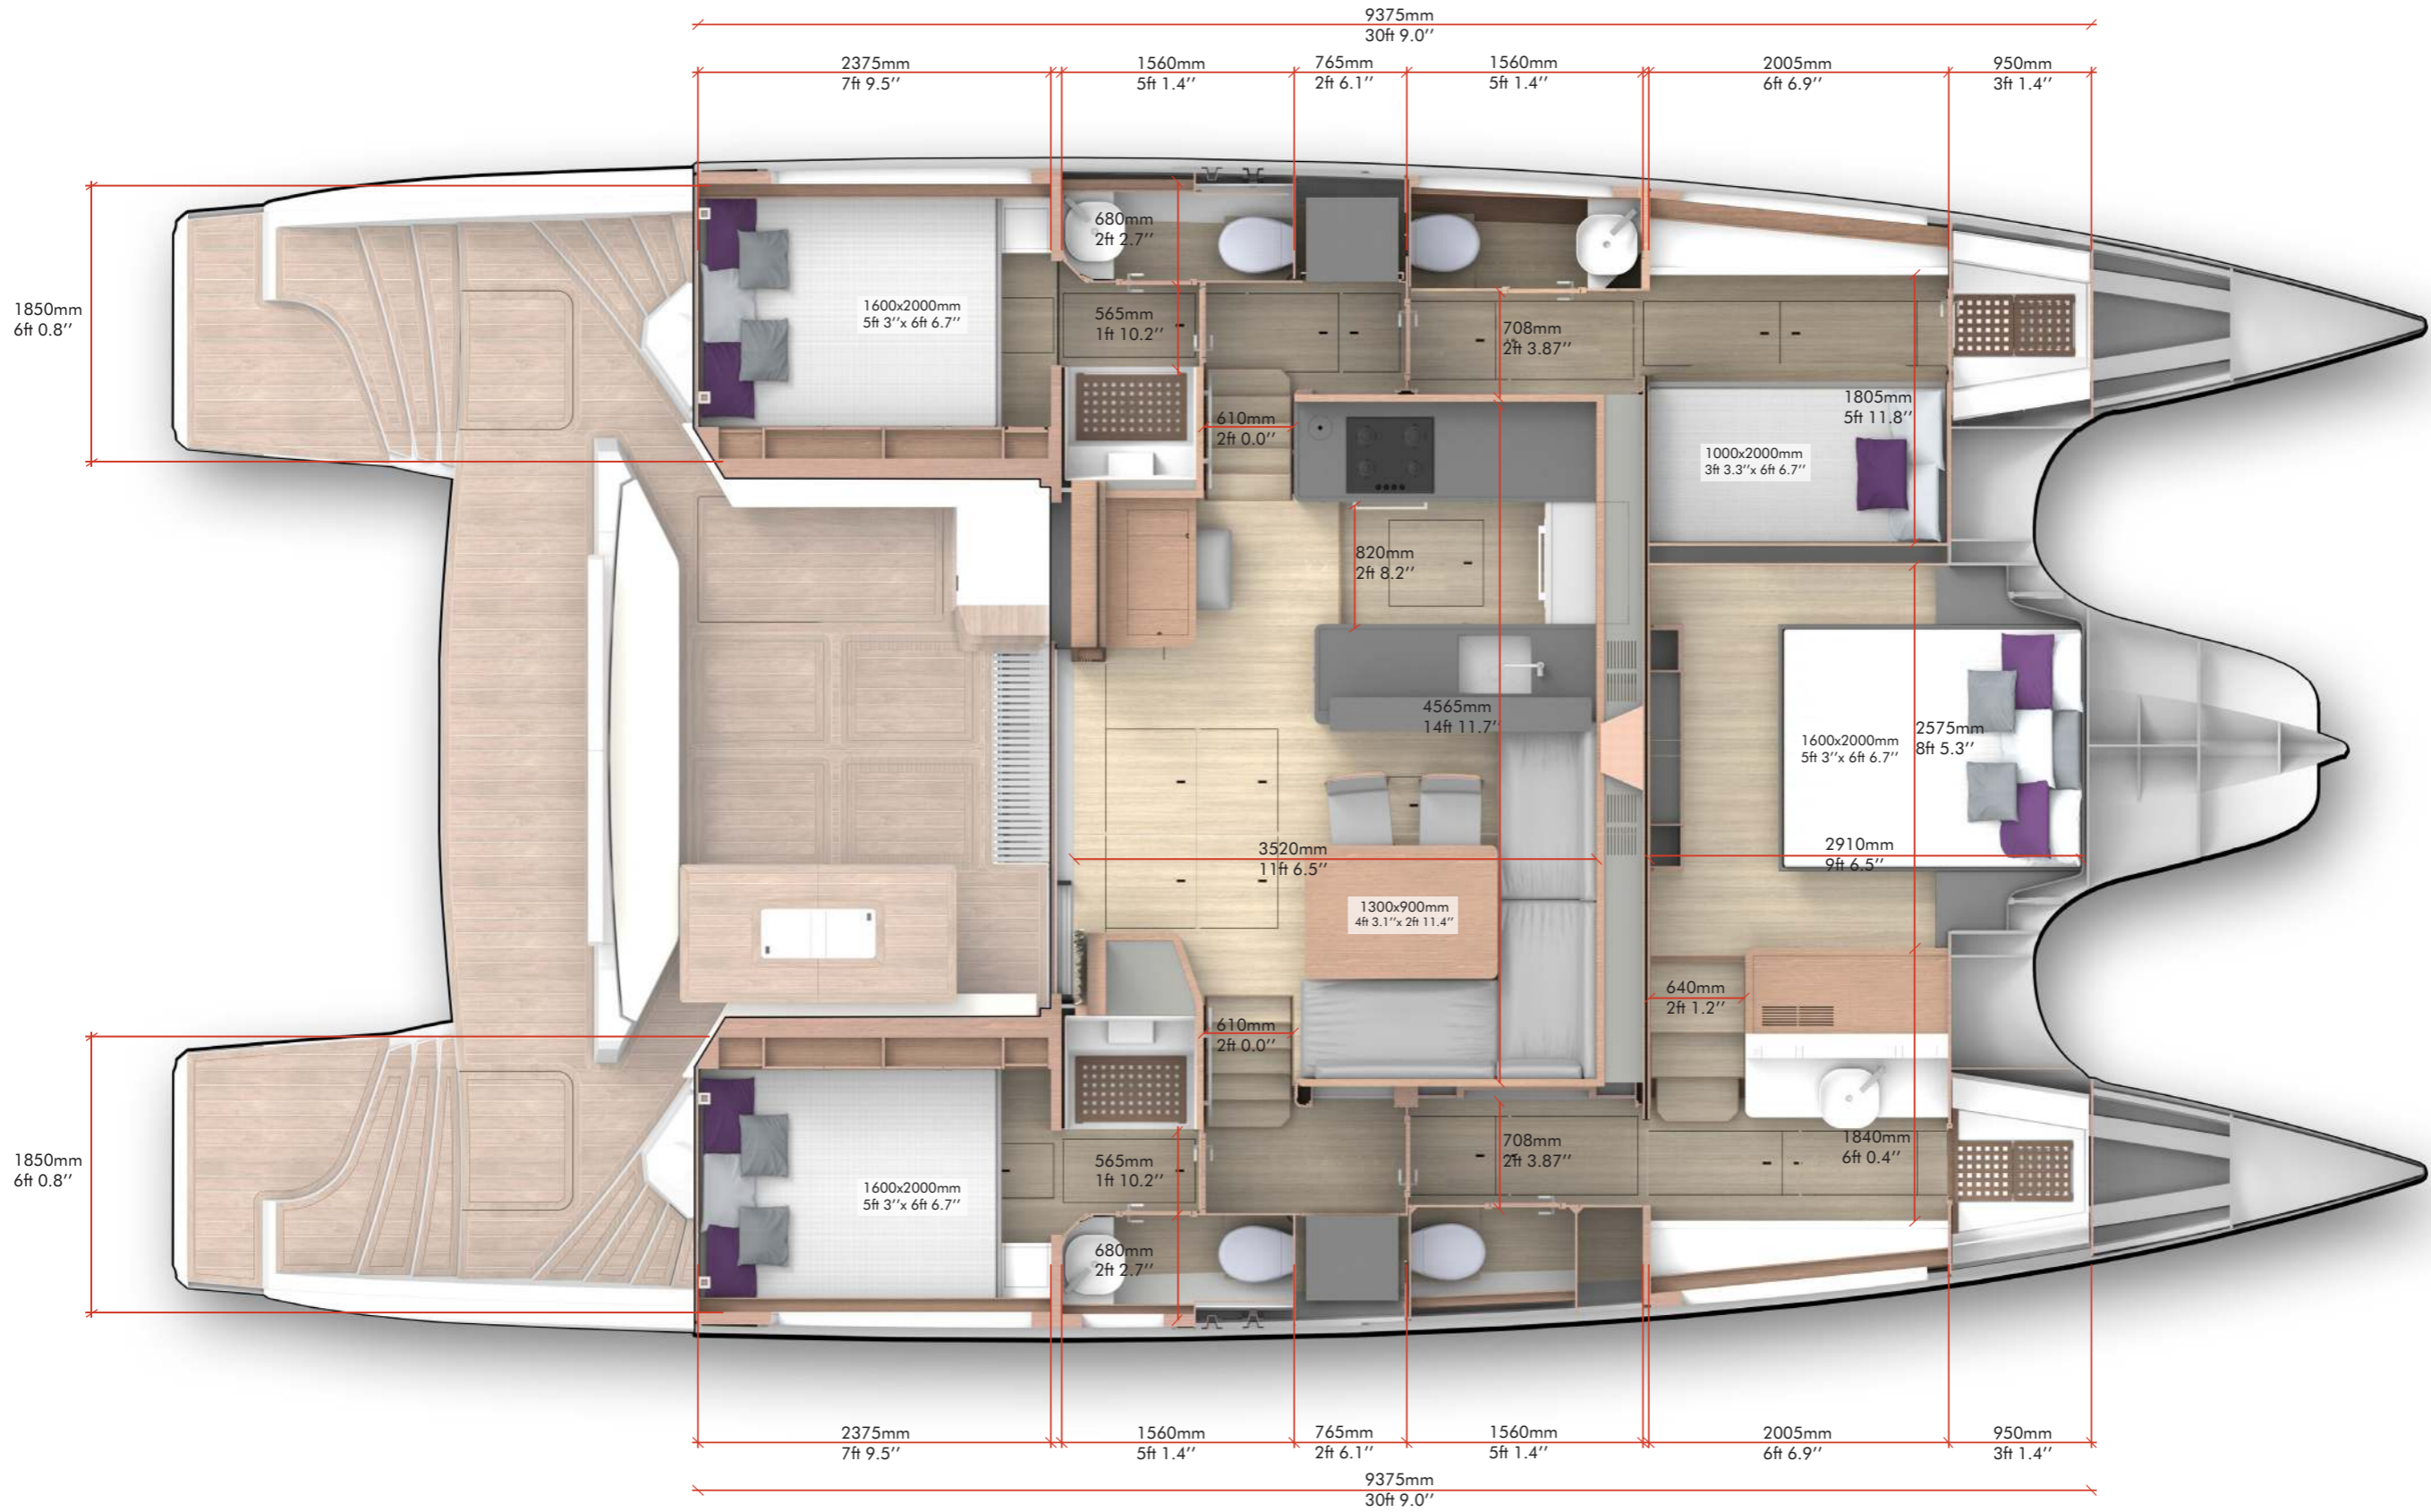

# Privilège 510 Signature

---

Interior layout main dimensions

**DARNET**  
DESIGN

26/06/2020

P510 - Owner version

P510 - Owner version + Skipper

P510 - 4 Cabins