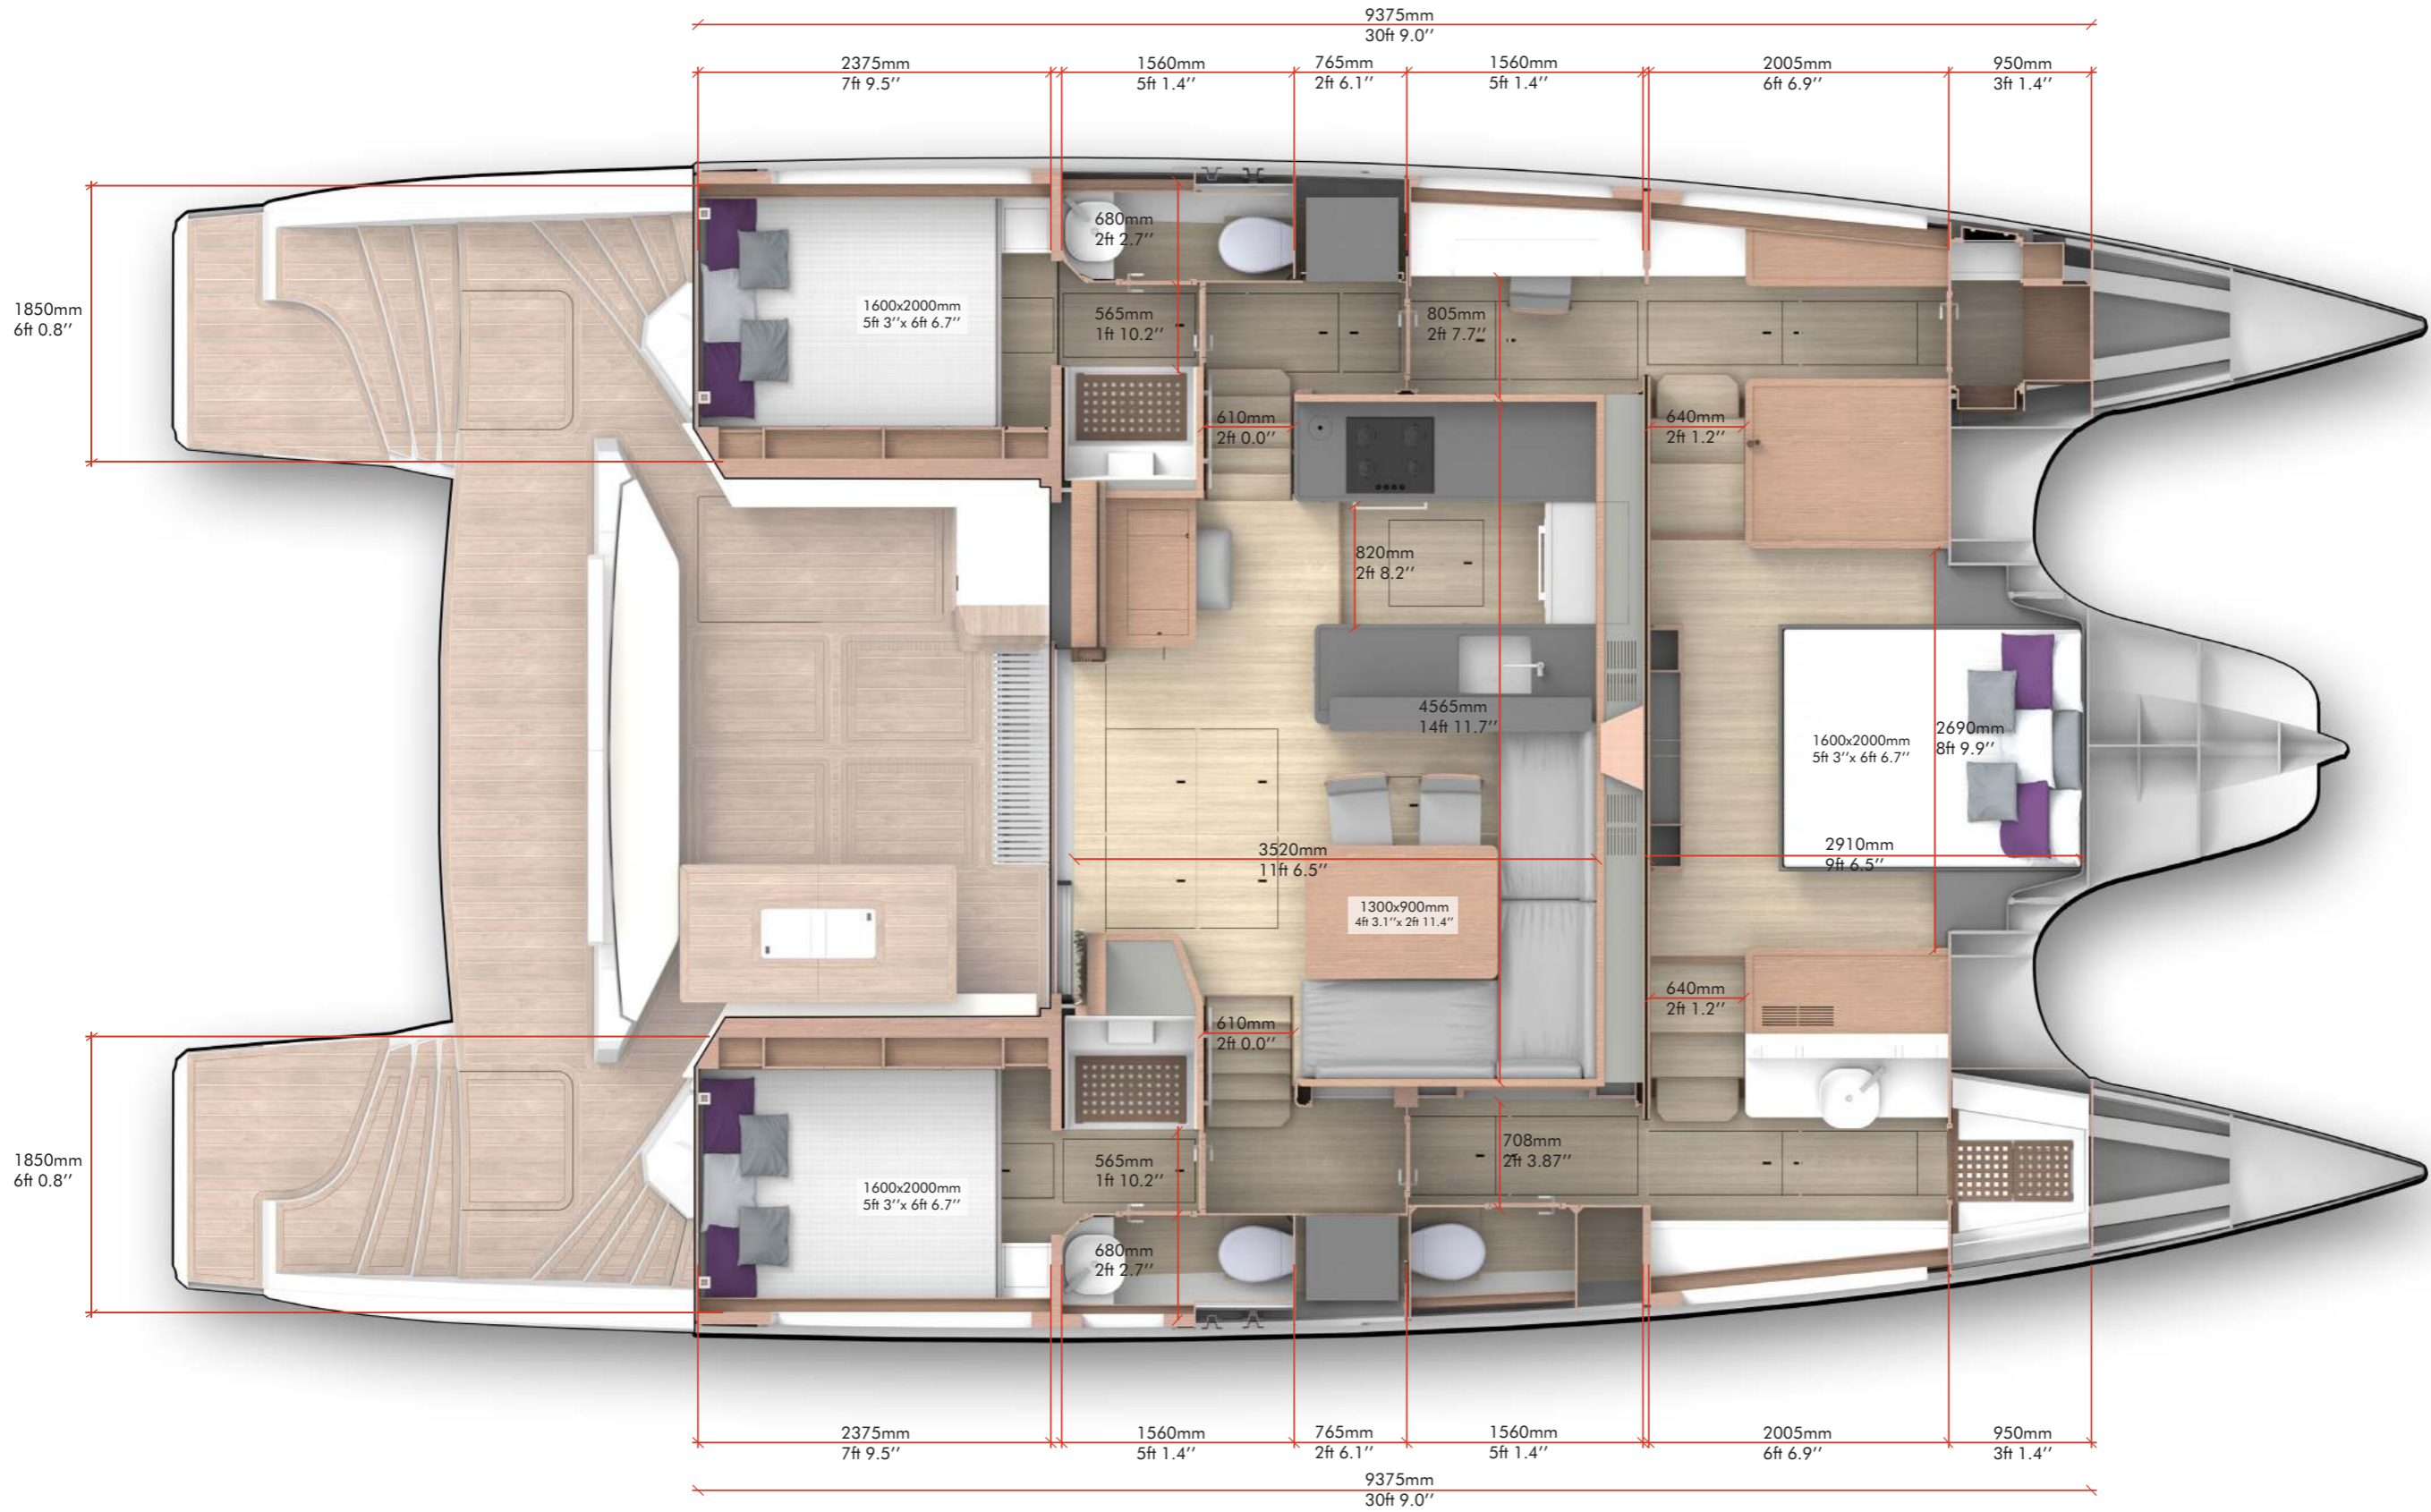

# Privilège 510 Signature

---

Interior layout main dimensions

**DARNET**  
DESIGN

26/06/2020

P510 - Owner version

P510 - Owner version + Skipper

P510 - 4 Cabins